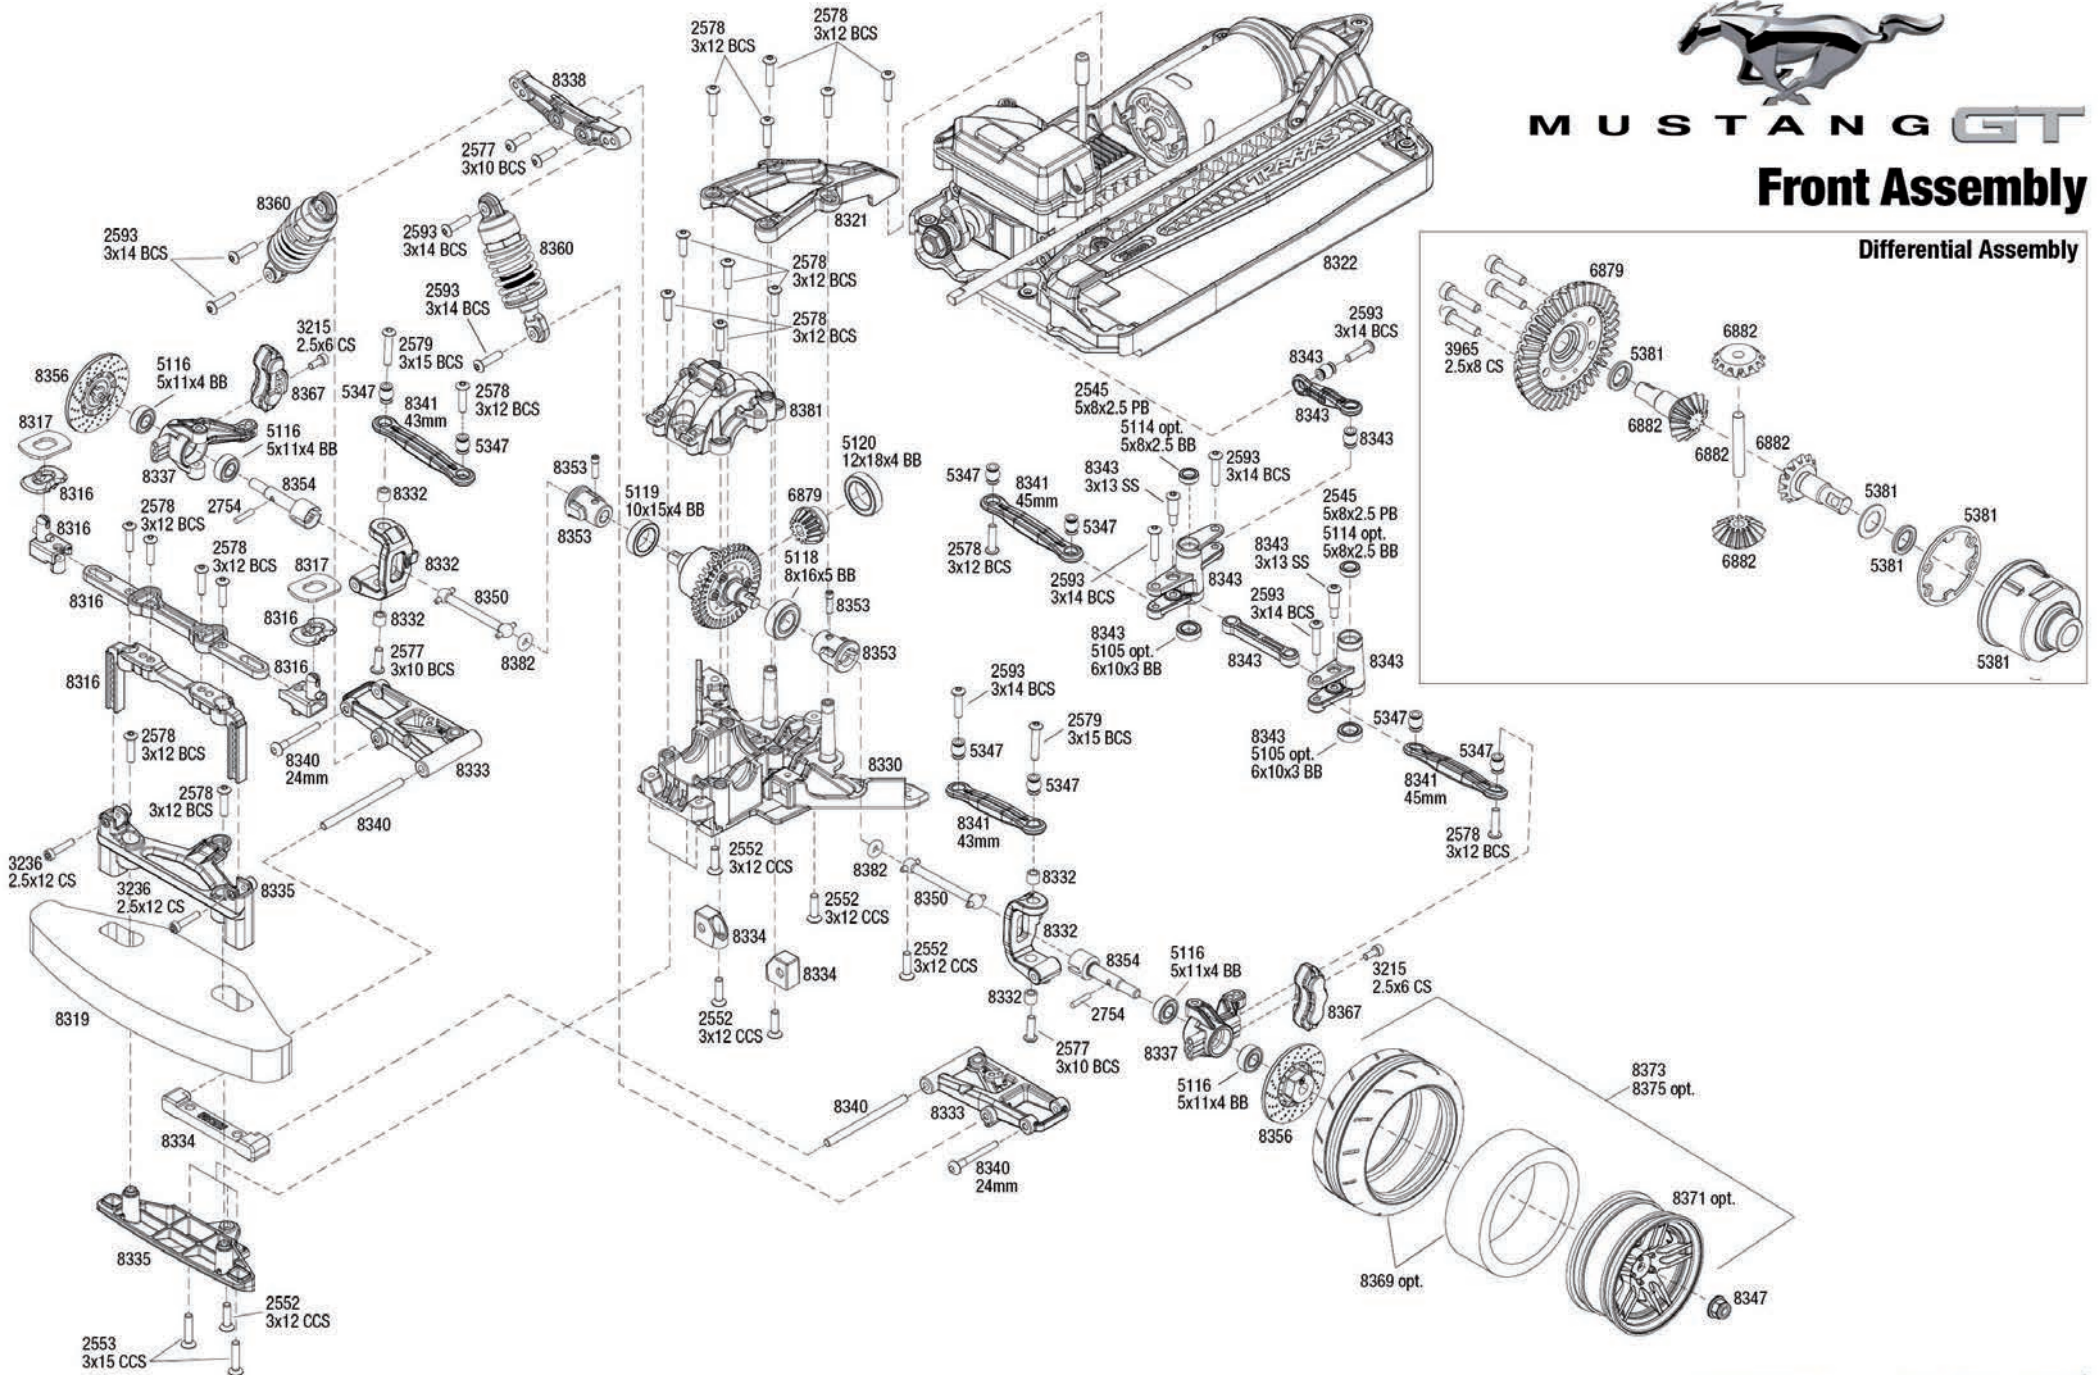

REV 170427-R01

TRAXXAS

MUSTANG GT

Rear Assembly

See Parts List for a complete listing of optional accessories.

Specifications on this page are subject to change without notice. Every attempt has been made to ensure the accuracy of this drawing; however, Traxxas cannot be held responsible for typographical or other errors.

REV 170427-R01

MUSTANG GT

Front Assembly

REV 170427-R01

Specifications on this page are subject to change without notice. Every attempt has been made to ensure the accuracy of this drawing; however, Traxas cannot be held responsible for typographical or other errors.

See Parts List for a complete listing of optional accessories.

MUSTANG GT

Chassis Assembly

Servo Saver Assembly

Servo Horn Position

See Parts List for a complete listing of optional accessories.

Specifications on this page are subject to change without notice. Every attempt has been made to ensure the accuracy of this drawing; however, Traxxas cannot be held responsible for typographical or other errors.