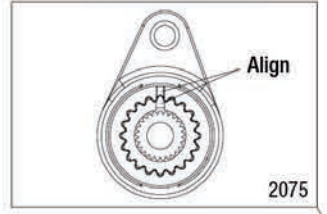

REV 170427-R01

MUSTANG GT

Front Assembly

REV 170427-R01

Specifications on this page are subject to change without notice. Every attempt has been made to ensure the accuracy of this drawing; however, Traxas cannot be held responsible for typographical or other errors.

See Parts List for a complete listing of optional accessories.

MUSTANG GT

Chassis Assembly

Servo Saver Assembly

Servo Horn Position

See Parts List for a complete listing of optional accessories.

Specifications on this page are subject to change without notice. Every attempt has been made to ensure the accuracy of this drawing; however, Traxxas cannot be held responsible for typographical or other errors.