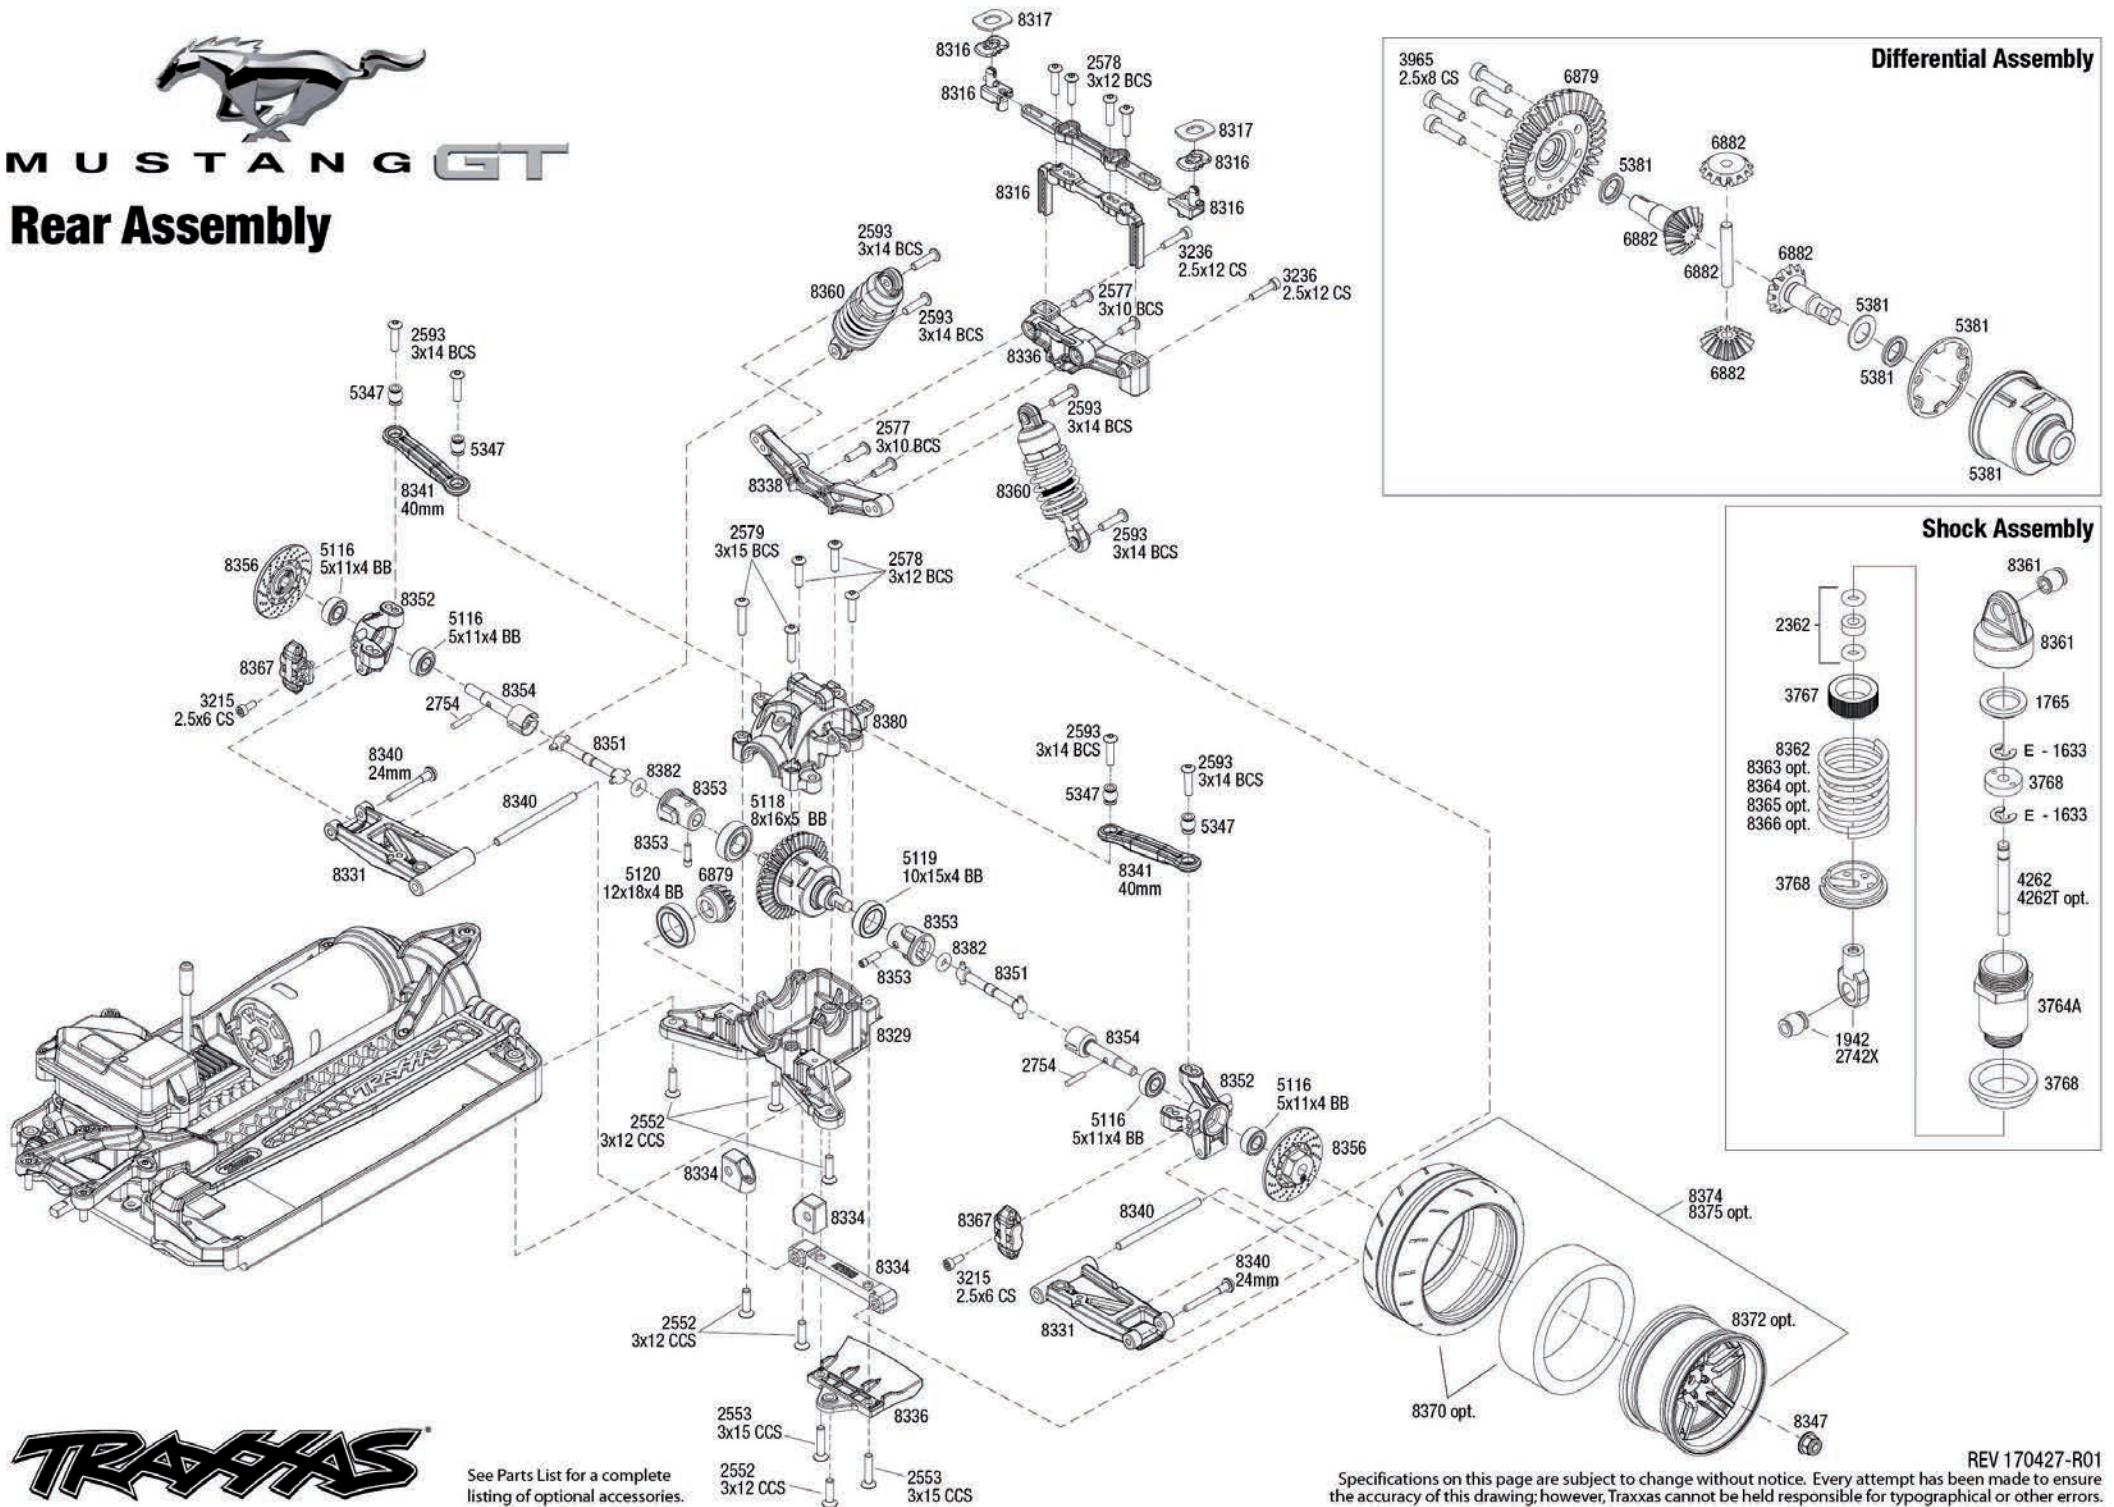

MUSTANG GT

Modular Assembly

See Parts List for a complete listing of optional accessories.

Specifications on this page are subject to change without notice. Every attempt has been made to ensure the accuracy of this drawing; however, Traxxas cannot be held responsible for typographical or other errors.

REV 170427-R01

TRAXXAS

MUSTANG GT

Rear Assembly

See Parts List for a complete listing of optional accessories.

Specifications on this page are subject to change without notice. Every attempt has been made to ensure the accuracy of this drawing; however, Traxxas cannot be held responsible for typographical or other errors.

REV 170427-R01

MUSTANG GT

Front Assembly

REV 170427-R01

Specifications on this page are subject to change without notice. Every attempt has been made to ensure the accuracy of this drawing; however, Traxas cannot be held responsible for typographical or other errors.

See Parts List for a complete listing of optional accessories.

MUSTANG GT

Chassis Assembly

Servo Saver Assembly

Servo Horn Position

See Parts List for a complete listing of optional accessories.

Specifications on this page are subject to change without notice. Every attempt has been made to ensure the accuracy of this drawing; however, Traxxas cannot be held responsible for typographical or other errors.