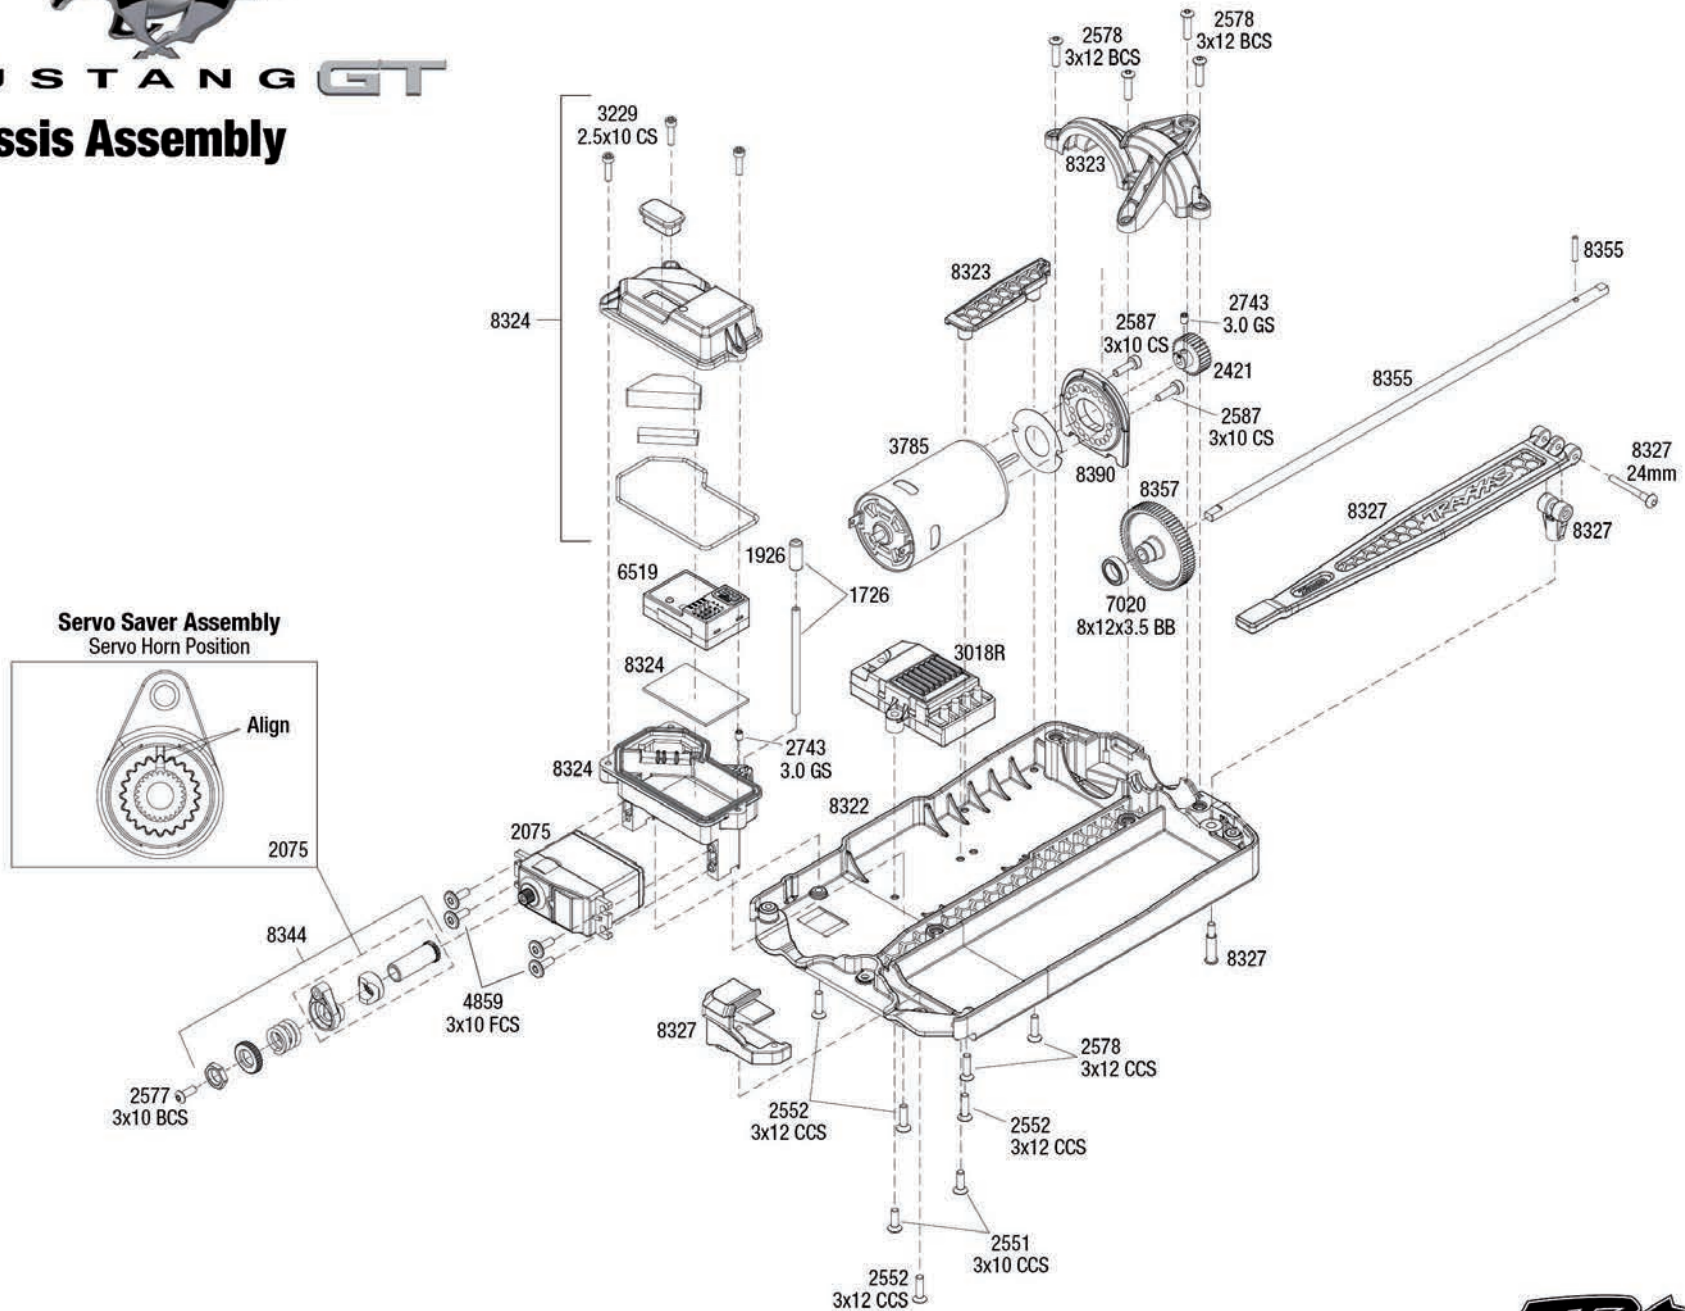

REV 170427-R01

MUSTANG GT

Front Assembly

REV 170427-R01

Specifications on this page are subject to change without notice. Every attempt has been made to ensure the accuracy of this drawing; however, Traxas cannot be held responsible for typographical or other errors.

See Parts List for a complete listing of optional accessories.

MUSTANG GT

Chassis Assembly

Servo Saver Assembly

Servo Horn Position

See Parts List for a complete listing of optional accessories.

Specifications on this page are subject to change without notice. Every attempt has been made to ensure the accuracy of this drawing; however, Traxxas cannot be held responsible for typographical or other errors.