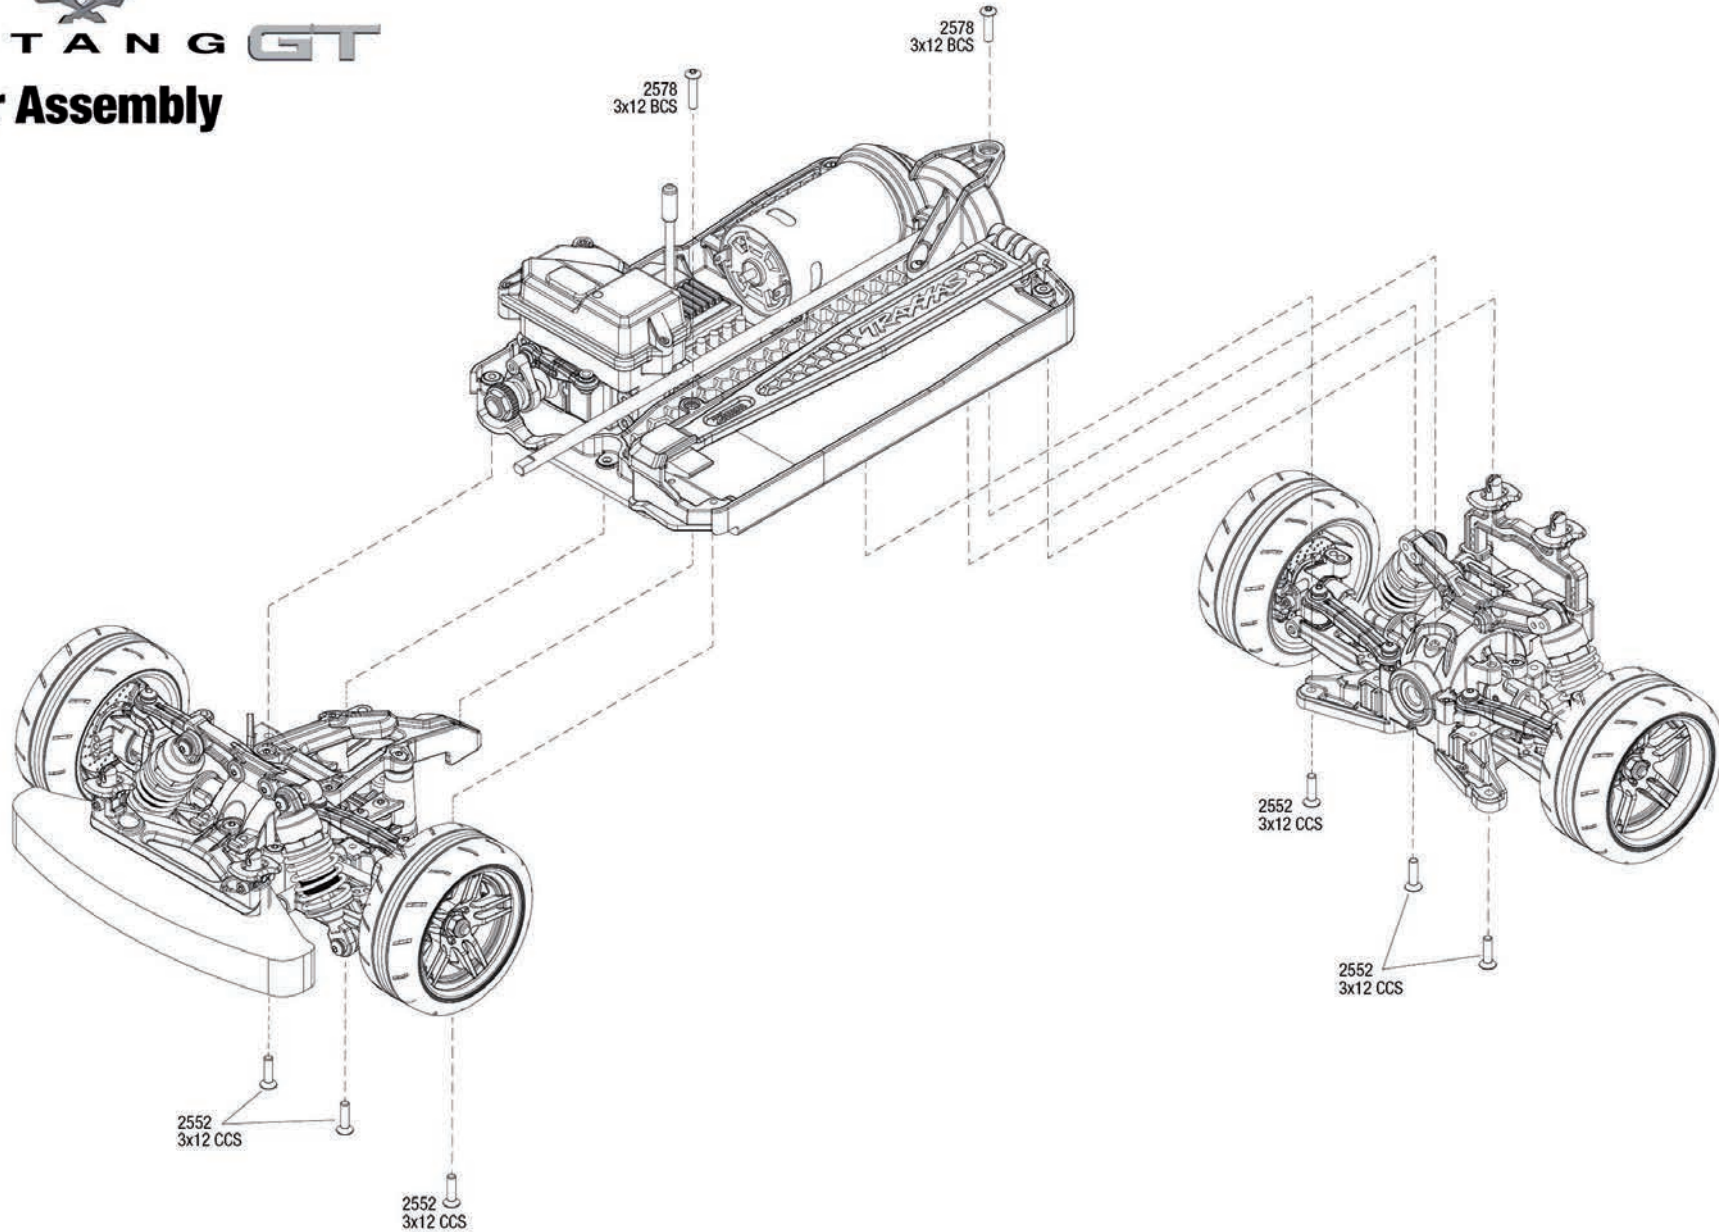

MUSTANG GT

Modular Assembly

See Parts List for a complete listing of optional accessories.

Specifications on this page are subject to change without notice. Every attempt has been made to ensure the accuracy of this drawing; however, Traxxas cannot be held responsible for typographical or other errors.

REV 170427-R01

TRAXXAS

MUSTANG GT

Rear Assembly

See Parts List for a complete listing of optional accessories.

Specifications on this page are subject to change without notice. Every attempt has been made to ensure the accuracy of this drawing; however, Traxxas cannot be held responsible for typographical or other errors.

REV 170427-R01

MUSTANG GT

Front Assembly

REV 170427-R01

Specifications on this page are subject to change without notice. Every attempt has been made to ensure the accuracy of this drawing; however, Traxas cannot be held responsible for typographical or other errors.

See Parts List for a complete listing of optional accessories.

MUSTANG GT

Chassis Assembly

Servo Saver Assembly

Servo Horn Position

See Parts List for a complete listing of optional accessories.

Specifications on this page are subject to change without notice. Every attempt has been made to ensure the accuracy of this drawing; however, Traxxas cannot be held responsible for typographical or other errors.